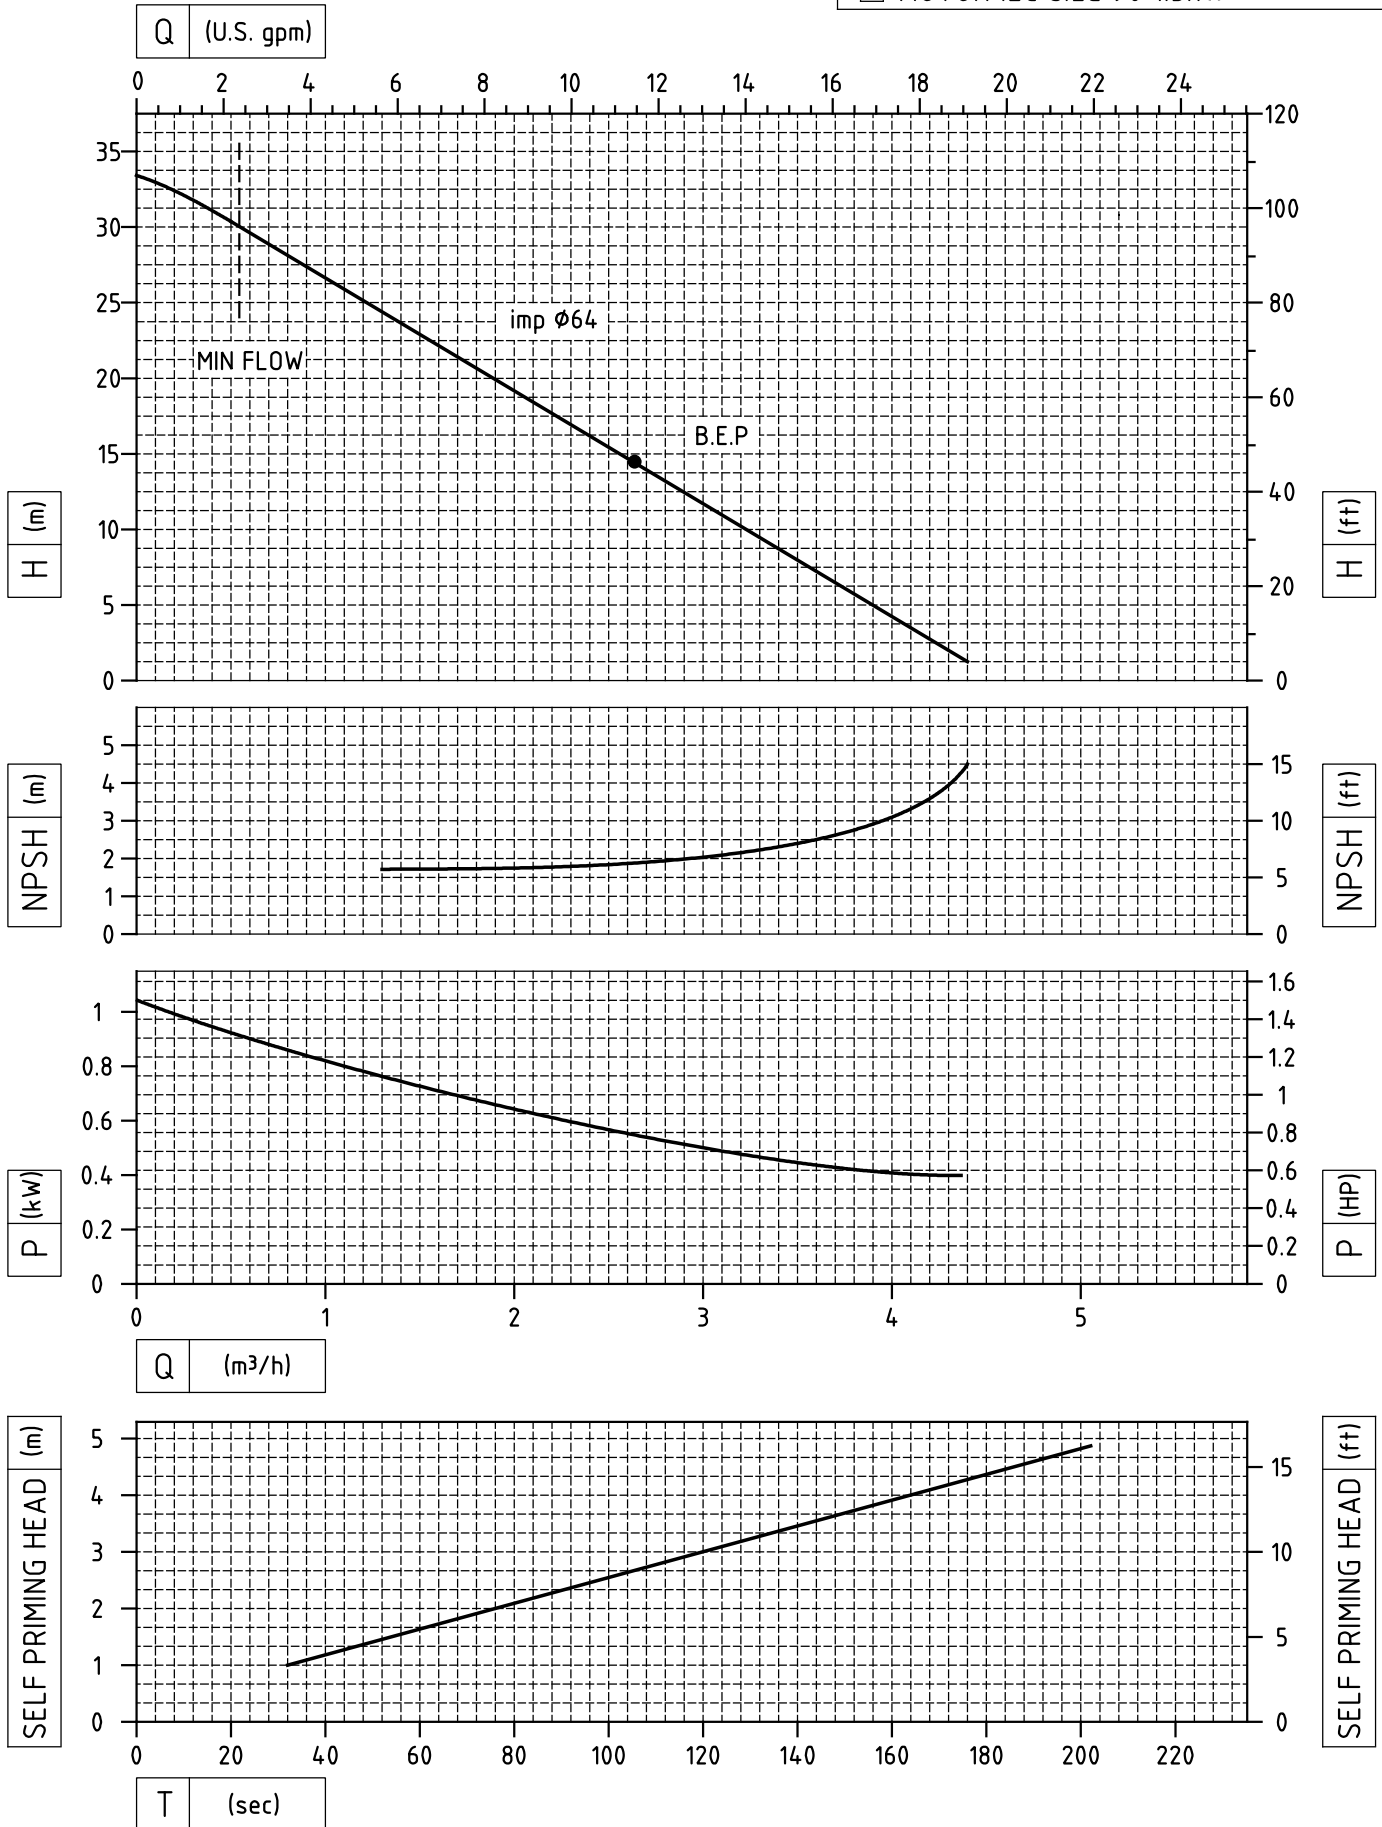

CASTER
MAGNETIC DRIVE PUMPS

GPT SP-MT SP PUMP SERIES
MAGNETIC DRIVE SEALESS PUMPS
GPT SP 503 2900 RPM (50Hz)

- MOTOR IEC size 80 1.1kW
- MOTOR IEC size 90 1.5kW

Motor power depends on specific gravity of pumped liquid.