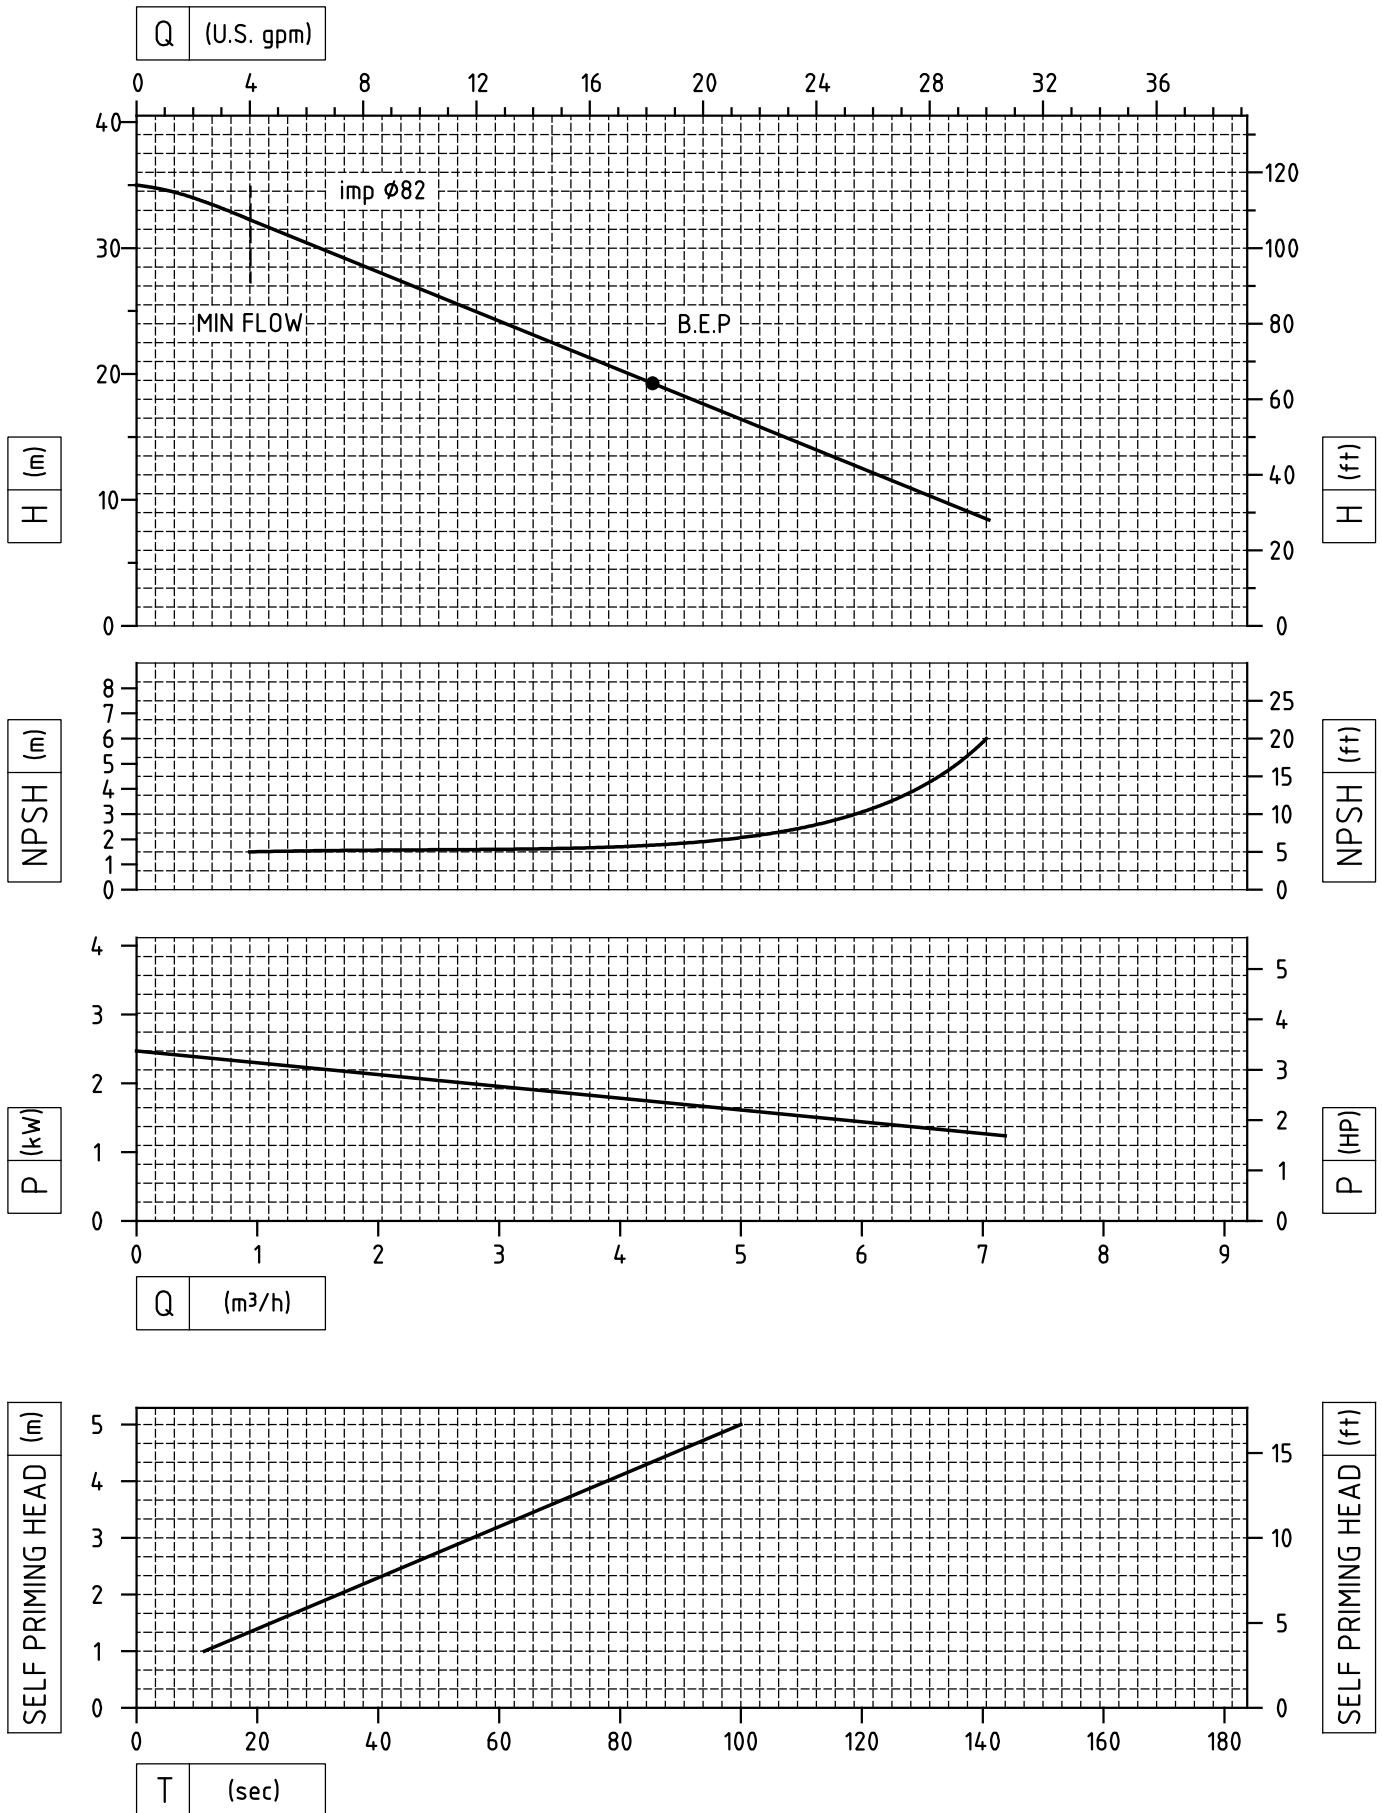

CASTER
MAGNETIC DRIVE PUMPS

GPT SP-MT SP PUMP SERIES
MAGNETIC DRIVE SEALESS PUMPS
GPT SP 900 2900 RPM (50Hz)

- MOTOR IEC size 90 2.2kW
- MOTOR IEC size 100 3kW

Motor power depends on specific gravity of pumped liquid.