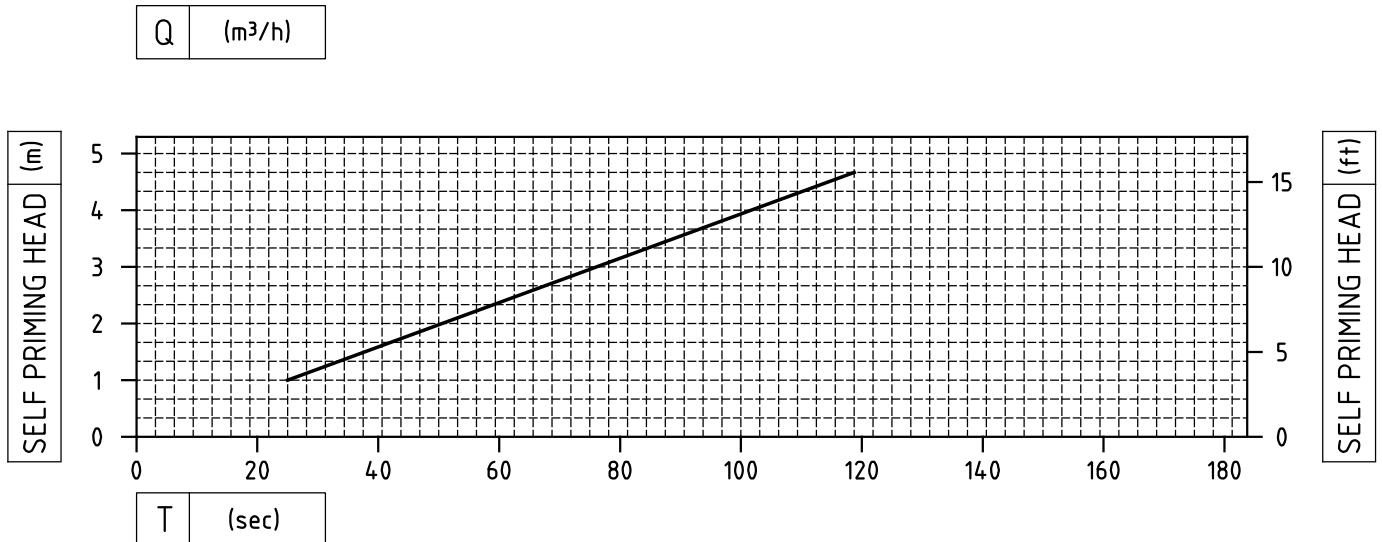

CASTER
MAGNETIC DRIVE PUMPS

GPT SP-MT SP PUMP SERIES
MAGNETIC DRIVE SEALESS PUMPS
GPT SP 703 2900 RPM (50Hz)

- MOTOR IEC size 90 2.2kW
- MOTOR IEC size 100 3kW

Motor power depends on specific gravity of pumped liquid.