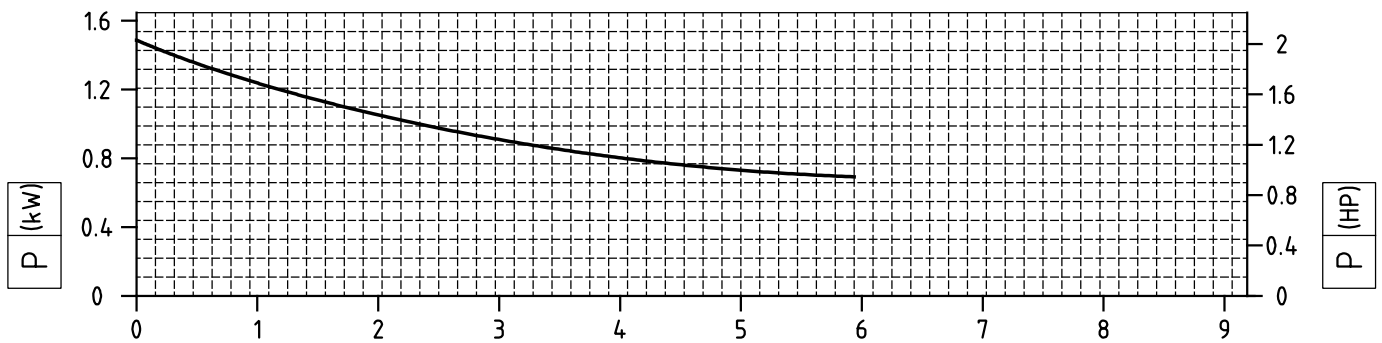

CASTER
MAGNETIC DRIVE PUMPS

GPT SP-MT SP PUMP SERIES
MAGNETIC DRIVE SEALESS PUMPS
GPT SP 703 2900 RPM (50Hz)

- MOTOR IEC size 90 2.2kW
- MOTOR IEC size 100 3kW

Motor power depends on specific gravity of pumped liquid.