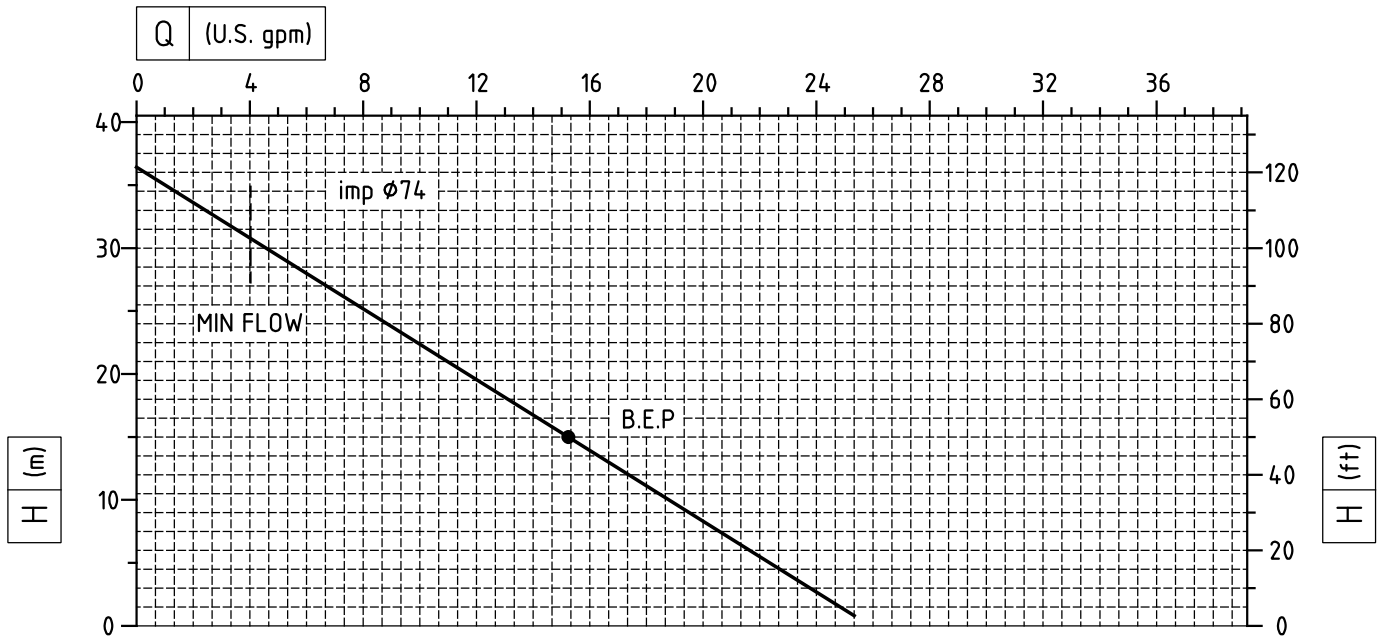

CASTER
MAGNETIC DRIVE PUMPS

GPT SP-MT SP PUMP SERIES
MAGNETIC DRIVE SEALESS PUMPS
GPT SP 703 2900 RPM (50Hz)

- MOTOR IEC size 90 2.2kW
- MOTOR IEC size 100 3kW

Motor power depends on specific gravity of pumped liquid.