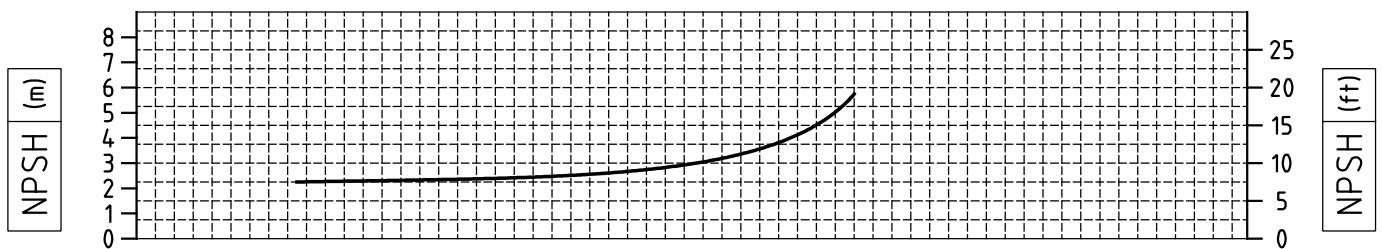

CASTER
MAGNETIC DRIVE PUMPS

GPT SP-MT SP PUMP SERIES
MAGNETIC DRIVE SEALESS PUMPS
GPT SP 703 2900 RPM (50Hz)

- MOTOR IEC size 90 2.2kW
- MOTOR IEC size 100 3kW

Motor power depends on specific gravity of pumped liquid.